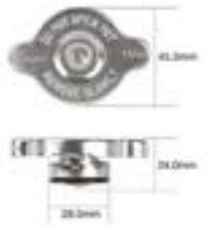

Radiator Cap Safety Lever
CP15100L

Radiator Cap
CA0750

Radiator Cap Tridon
CA1390

Radiator Cap Tridon
CA1495

Radiator Cap 15Psi
CA15100

Radiator Cap 16psi
CA16110

Radiator Cap
CA20135

Radiator Cap
CB1390