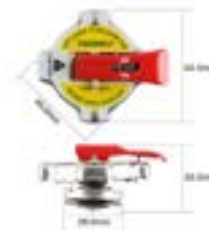

Radiator Cap Safety Lever
CB1390L

WWW.MRFILTER.COM.AU

SYDNEY (02) 9769 1166

Mr Filter EST 1998
TRUCKING EARTHMOVING MINING
SUPPLIES

BRISBANE (07) 5540 7530