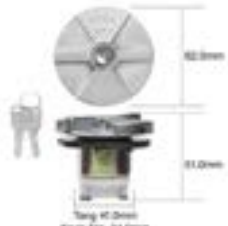

Locking Fuel Cap
TFL244D

Fuel Cap Toyota
TFL302

Tridon Locking Fuel Cap
TFL308

Fuel Cap Lockable
YN20P01034P2

Petrol Cap Non Locking
TFNL207

Fuel Cap Non Locking
TFNL217

Fuel Cap Non Locking
TFNL227

Fuel Cap Non Locking
TFNL233