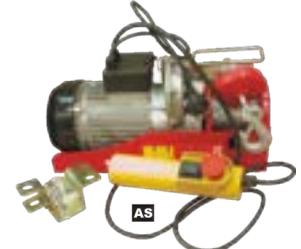

## MACHINERY - HOISTS

Electric Hoist/ Chain Block 415V 2 Speed  
115254

Rope Hoist 900Kg  
18090

Grip 200Kg Electric Lifting Hoist  
18120

Grip 400Kg Electric Lifting Hoist  
18122

Grip 600Kg Electric Lifting Hoist  
18124