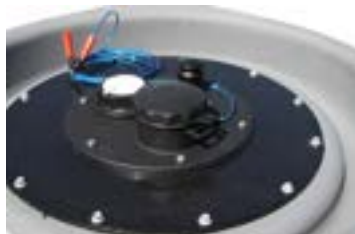

Fuel Tank Strap
8982024480

Small Breather Complete For Diesel Lid
ADLBC060

Rapid Spray Diesel Breather
ADLBT100

Rapid Spray Diesel Tank Cap
ADLC001CC

Complete Lid 5000Lt Diesel Tank
ADLL450BFC

250mm Ribbed Rapid Tank Seal
CYWRD277X4